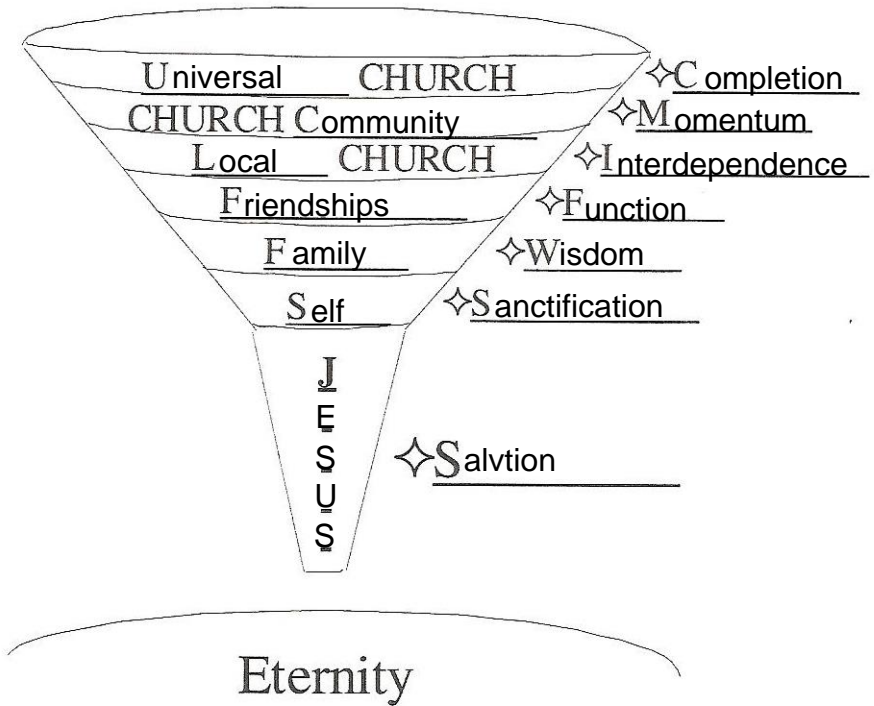

# The Divine Flow of Life-Giving Relationships (John 7:37-39)

Life - giving relationships are rooted  
in eternity, and must be built from  
the-ground -up, gaining broader  
and broader impact, and in  
turn providing a funnel  
of relationships,  
flowingback  
to God.